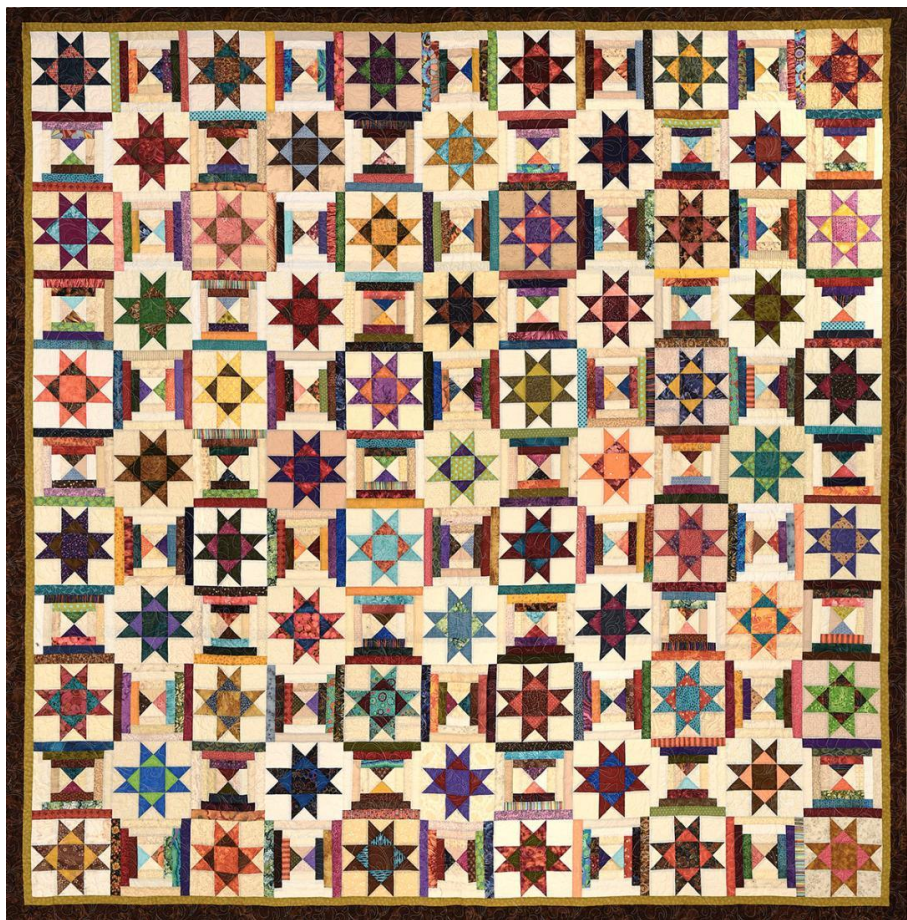

# Pat (charity quilts)

Via Pat (NSQG raffle quilt)

# Pat (Northern Star challenge)

**NSQG CQ 2020  
Summer Challenge  
"Salt and Pepper"**

# Jack quilt