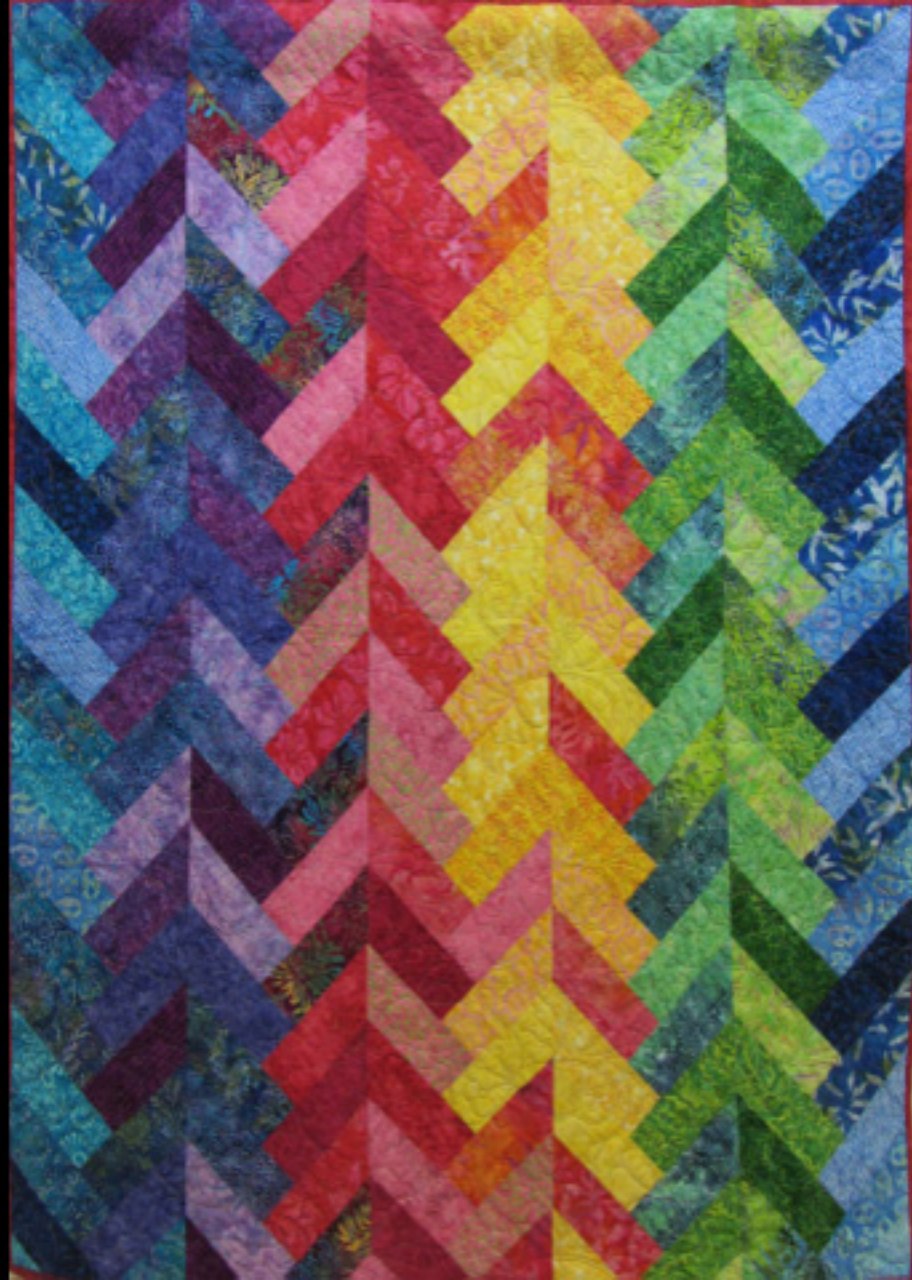

Small white label with a yellow star icon and illegible text.

Small white card with illegible text, likely a title or description of the quilt.

CHRISTIAN & LAURA JULY 3, 2014

Jamie and Adam October 26, 2013

251

Kent Bee's Dinner

Lodi French

A challenge to create a black showing quilt to give credit to Kent Bee's Dinner. How to incorporate patterns, depending on color panel of color. Finally, they are both important to the environment. What do you think?

Small white label with illegible text, possibly a manufacturer's mark or a small note.

114  
Kempster, Susan  
This quilt was made by Susan Kempster in 1980. It is made of cotton and features a variety of fabrics, including a floral print, a solid color, and a lace doily. The quilt is made in a traditional patchwork style and is a beautiful example of quilting art.